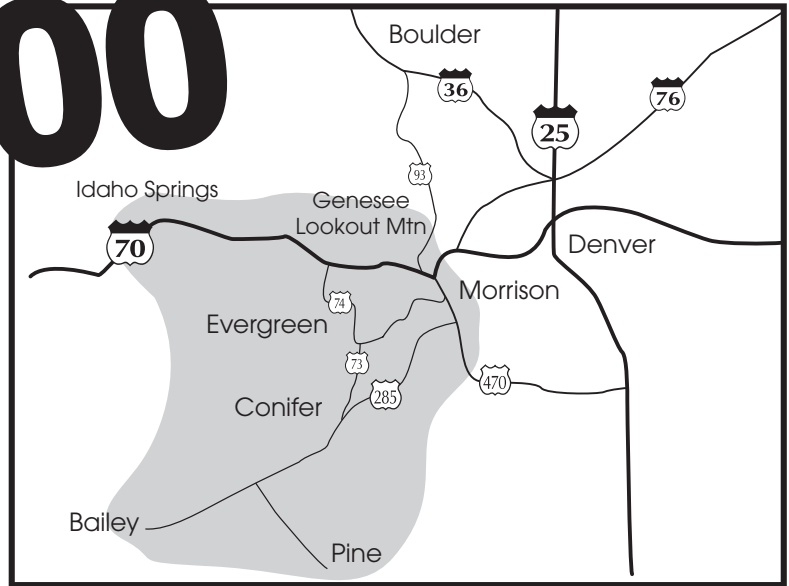

COLORADO Serenity

2017 DISTRIBUTION

26,000

MOUNTAIN AREA
MAGAZINES

26,000 Direct Mail and Pickup Sites

Bailey	3,029
Conifer	3,308
Evergreen	9,954
Genesee/Lookout Mtn.....	2,755
Idaho Springs.....	2,145
Indian Hills	750
Morrison	1,664
Pine & Pine Junction.....	1,414
Pickup Sites	630
Special Subscription.....	351

Pickup Sites

EVERGREEN

Assist 2 Sell
Berkshire Hathaway
Chrome Salon
Coldwell Banker
Colorado Furniture Consignment
Colorado Serenity
Dandelions
EverBean
Evergreen Chamber
Evergreen National Bank
Hiwan Laundromat
Lariat Lodge Brewing Co.
LIV Sotheby's International Realty
Little Bear
RE/MAX Evergreen
Shephard Realty
Woodcellar

KITTREDGE

Black Hat Cattle Co.
Mac Nation Café

EL RANCHO

Comfort Suites

GENESEE

Guido's Pizza
Mt. Vernon Country Club

CONIFER

Aspen Perk
Brooks Place Tavern
Coldwell Banker
Conifer Chamber
Keller Williams
RE/MAX Conifer

MARSHDALE

Marshdale General Store
The Bears Inn

COLORADO SERENITY
303.670.5448 Phone • 303.670.2419 Fax
1524 Belford Court • Evergreen, Colorado 80439